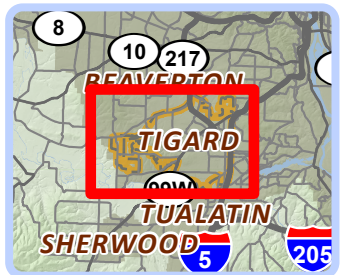

20 Is Plenty Speed Signs Neighborhood Implementation

The implementation schedule shown is the final update to the preliminary schedule. All of the areas have been completed, and the completion dates are shown.

- | | |
|-------------------------|--------------------|
| Completed Neighborhoods | Southview |
| Cook Park | Tigard Triangle |
| Downtown | Bull Mountain |
| Durham Road | Derry Dell |
| Englewood Park | River Terrace |
| Greenburg Road | Scholls/Summerlake |
| Jack Park | West Tigard |
| North Tigard | |