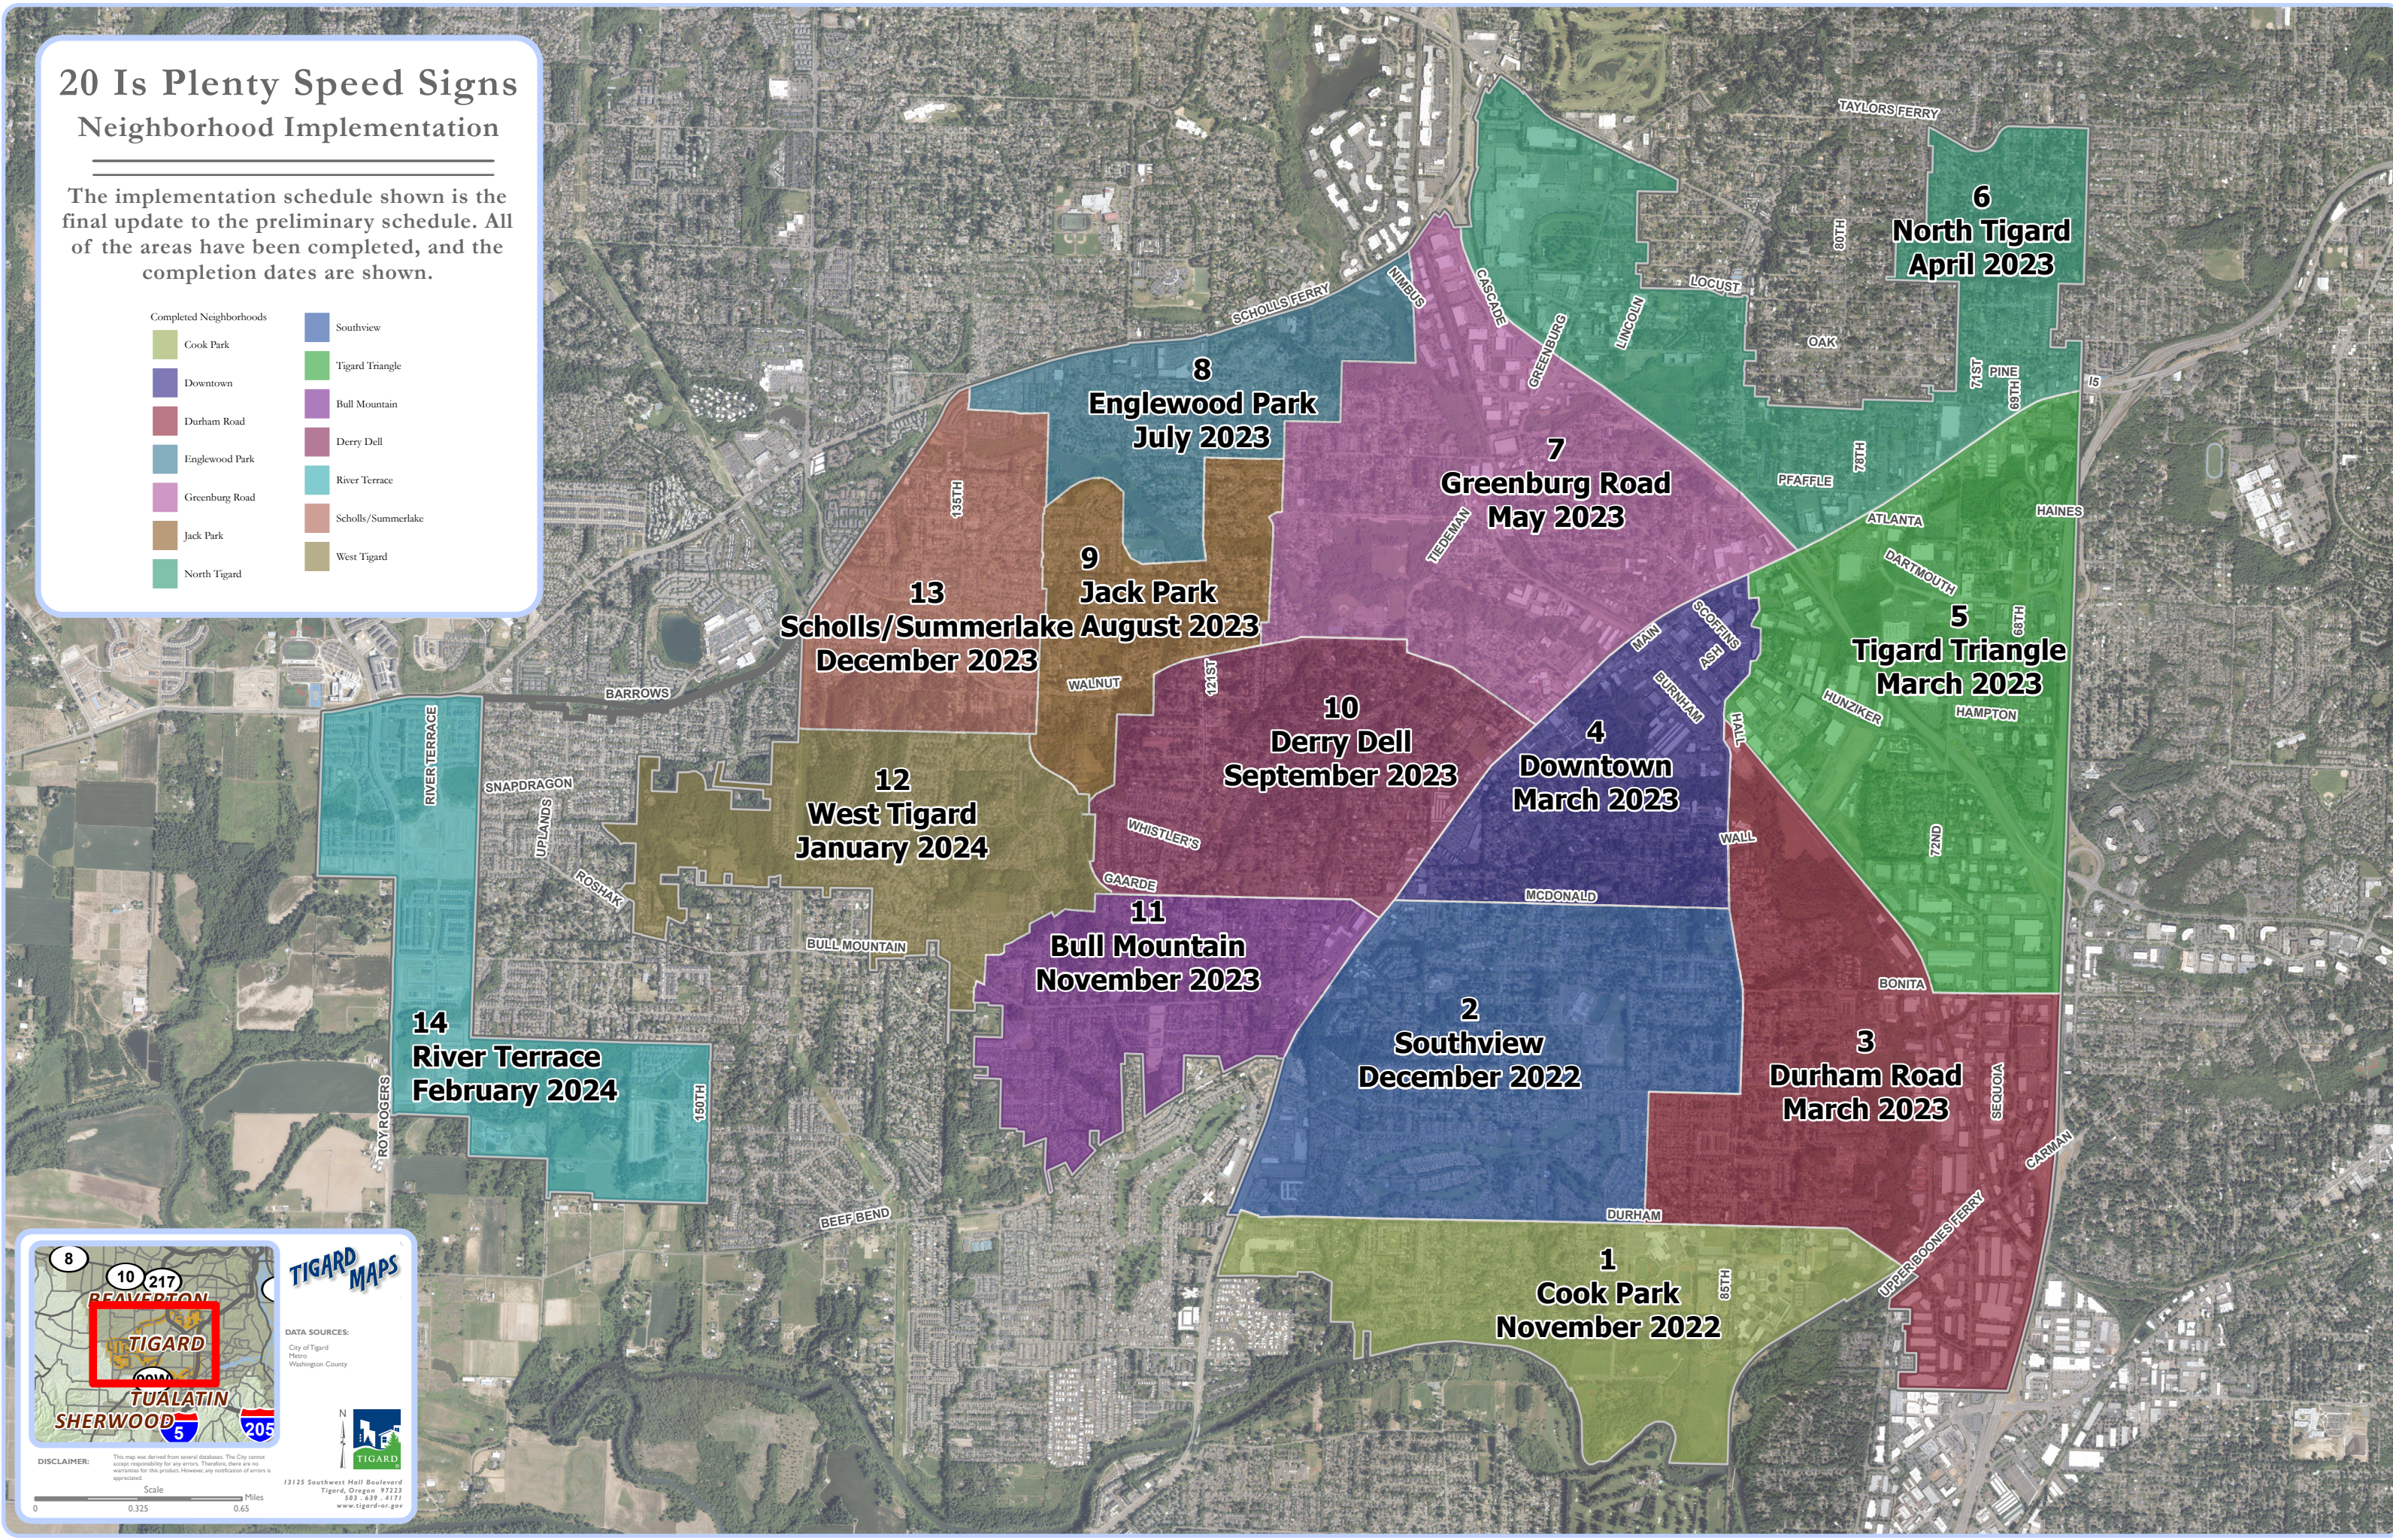

20 Is Plenty Speed Signs Neighborhood Implementation

The implementation schedule shown is the final update to the preliminary schedule. All of the areas have been completed, and the completion dates are shown.

- | | |
|-------------------------|--------------------|
| Completed Neighborhoods | Southview |
| Cook Park | Tigard Triangle |
| Downtown | Bull Mountain |
| Durham Road | Derry Dell |
| Englewood Park | River Terrace |
| Greenburg Road | Scholls/Summerlake |
| Jack Park | West Tigard |
| North Tigard | |

Scale
0 0.325 0.65 Miles