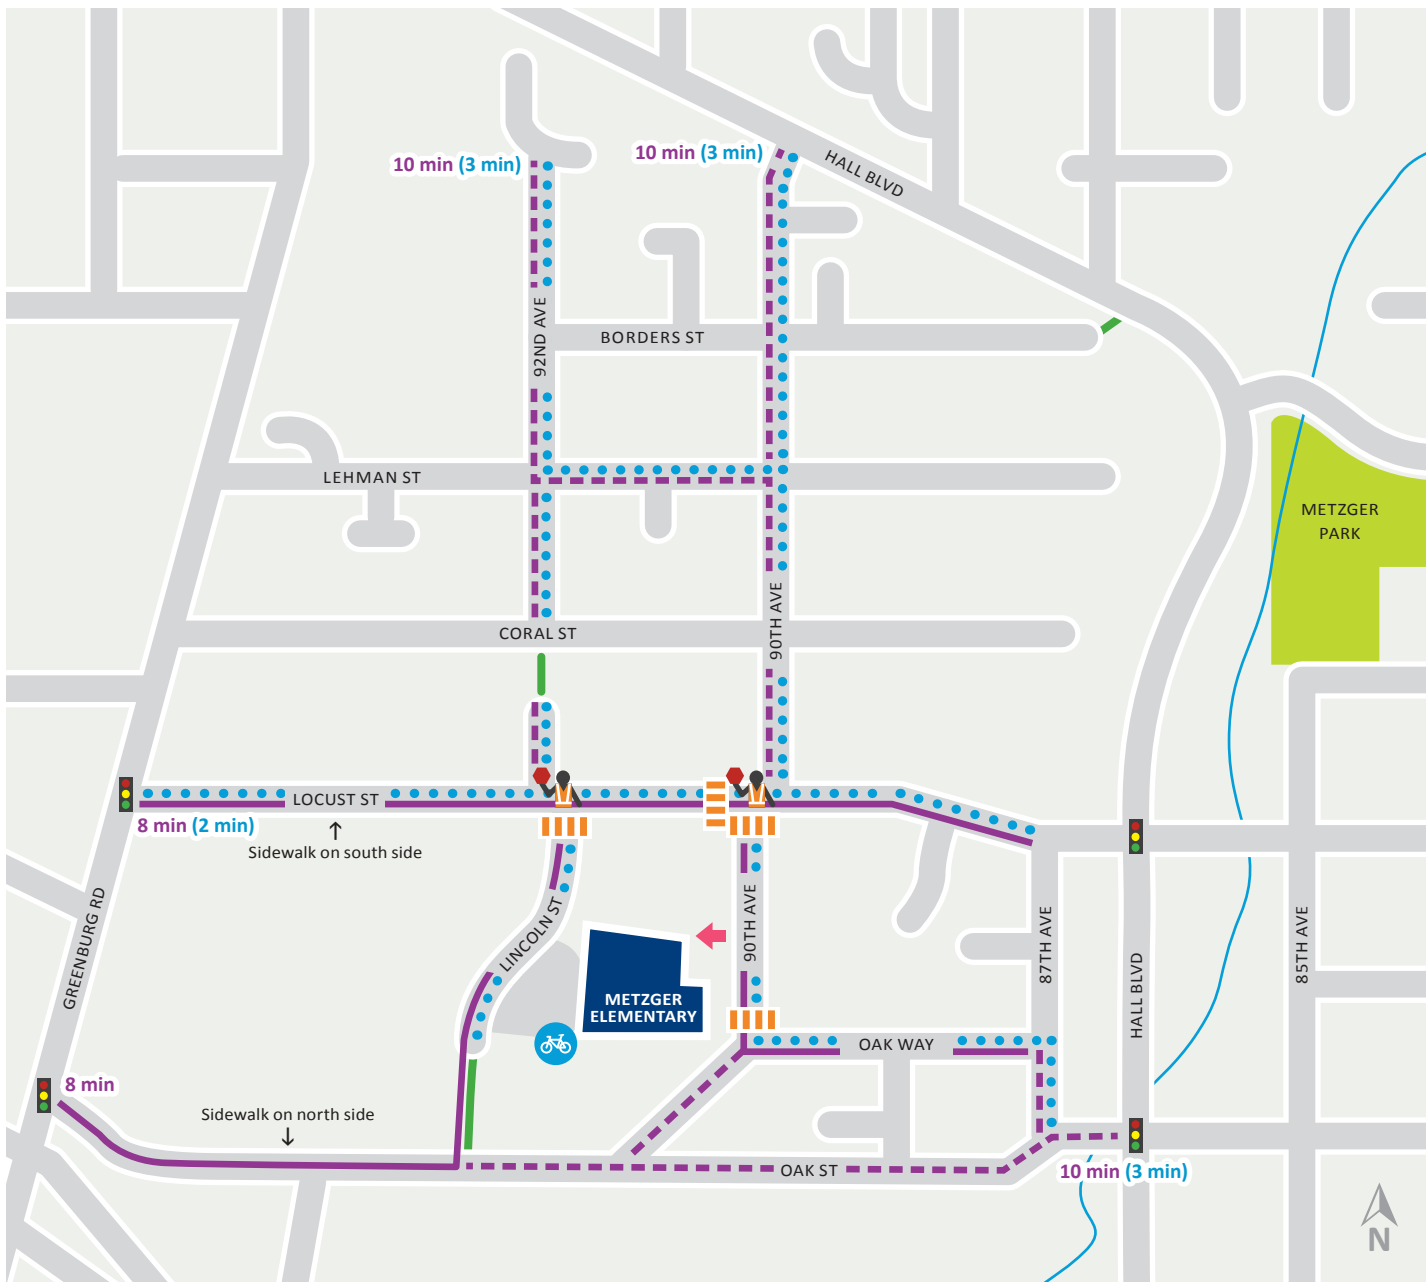

# SafeRoutes

Tigard Safe Routes to School

[www.tigard-or.gov/srts](http://www.tigard-or.gov/srts)

## LEGEND

- Suggested Walking Route
- Suggested Biking Route
- Missing or Partial Sidewalk
- Crossing Guard
- Marked Crosswalk
- Traffic Signal
- Access Point
- Bicycle Parking
- Trails
- School
- X min (X min)** Estimated Walking Time (Biking Time)

This map is intended for informational purposes only. The City of Tigard or Tigard-Tualatin School District cannot and does not guarantee the safety of these routes or the persons utilizing them, and assumes no responsibility or liability therefore. The City of Tigard encourages parents and student to use this map to explore options for commuting between home and school, but parents and students are responsible for their own safety and for choosing the most appropriate commuting option based upon their knowledge of route conditions and the specific needs and/or experience level of their child.

# METZGER ELEMENTARY

SUGGESTED WALKING & BIKING ROUTES TO SCHOOL