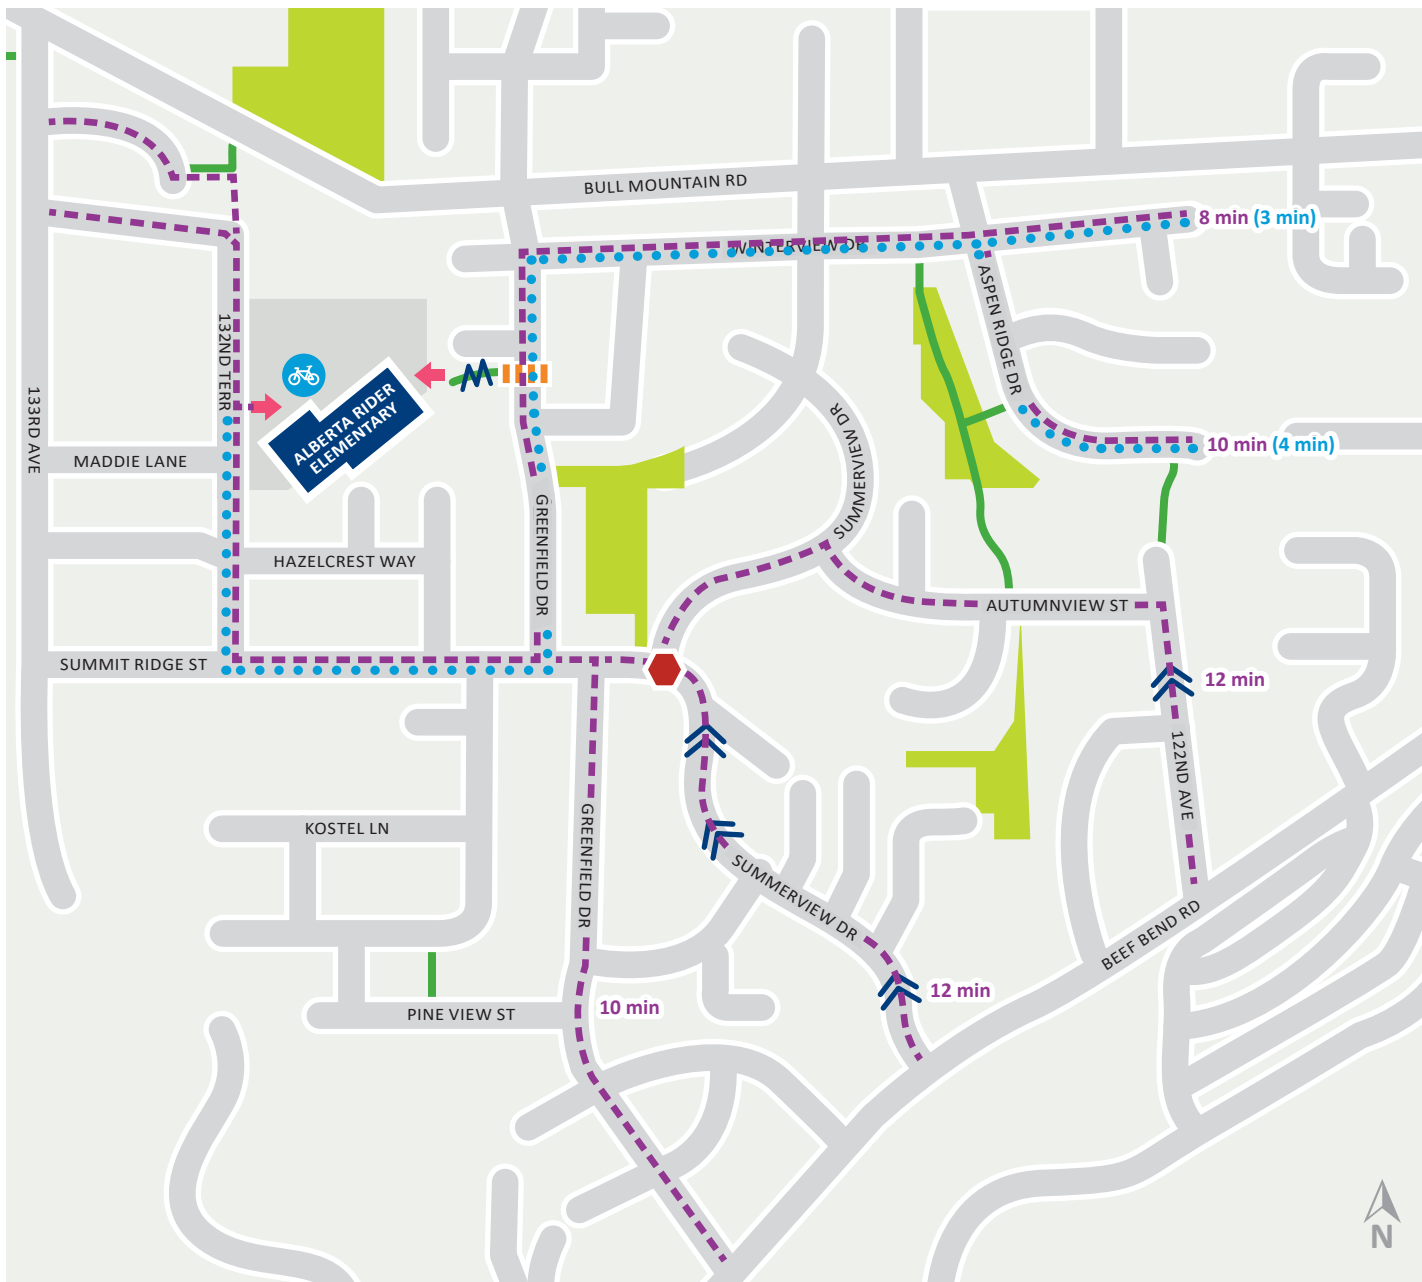

SafeRoutes

Tigard Safe Routes to School

www.tigard-or.gov/srts

LEGEND

- Suggested Walking Route
- Suggested Biking Route
- Marked Crosswalk
- All-Way Stop
- Access Point
- Bicycle Parking
- Steep Hill
- Stairs
- Trails
- School
- X min** Estimated Walking Time
(X min) (Biking Time)

This map is intended for informational purposes only. The City of Tigard or Tigard-Tualatin School District cannot and does not guarantee the safety of these routes or the persons utilizing them, and assumes no responsibility or liability therefore. The City of Tigard encourages parents and student to use this map to explore options for commuting between home and school, but parents and students are responsible for their own safety and for choosing the most appropriate commuting option based upon their knowledge of route conditions and the specific needs and/or experience level of their child.

Made possible with support from Metro and the Federal Transit Administration

ALBERTA RIDER ELEMENTARY

SUGGESTED WALKING & BIKING ROUTES TO SCHOOL