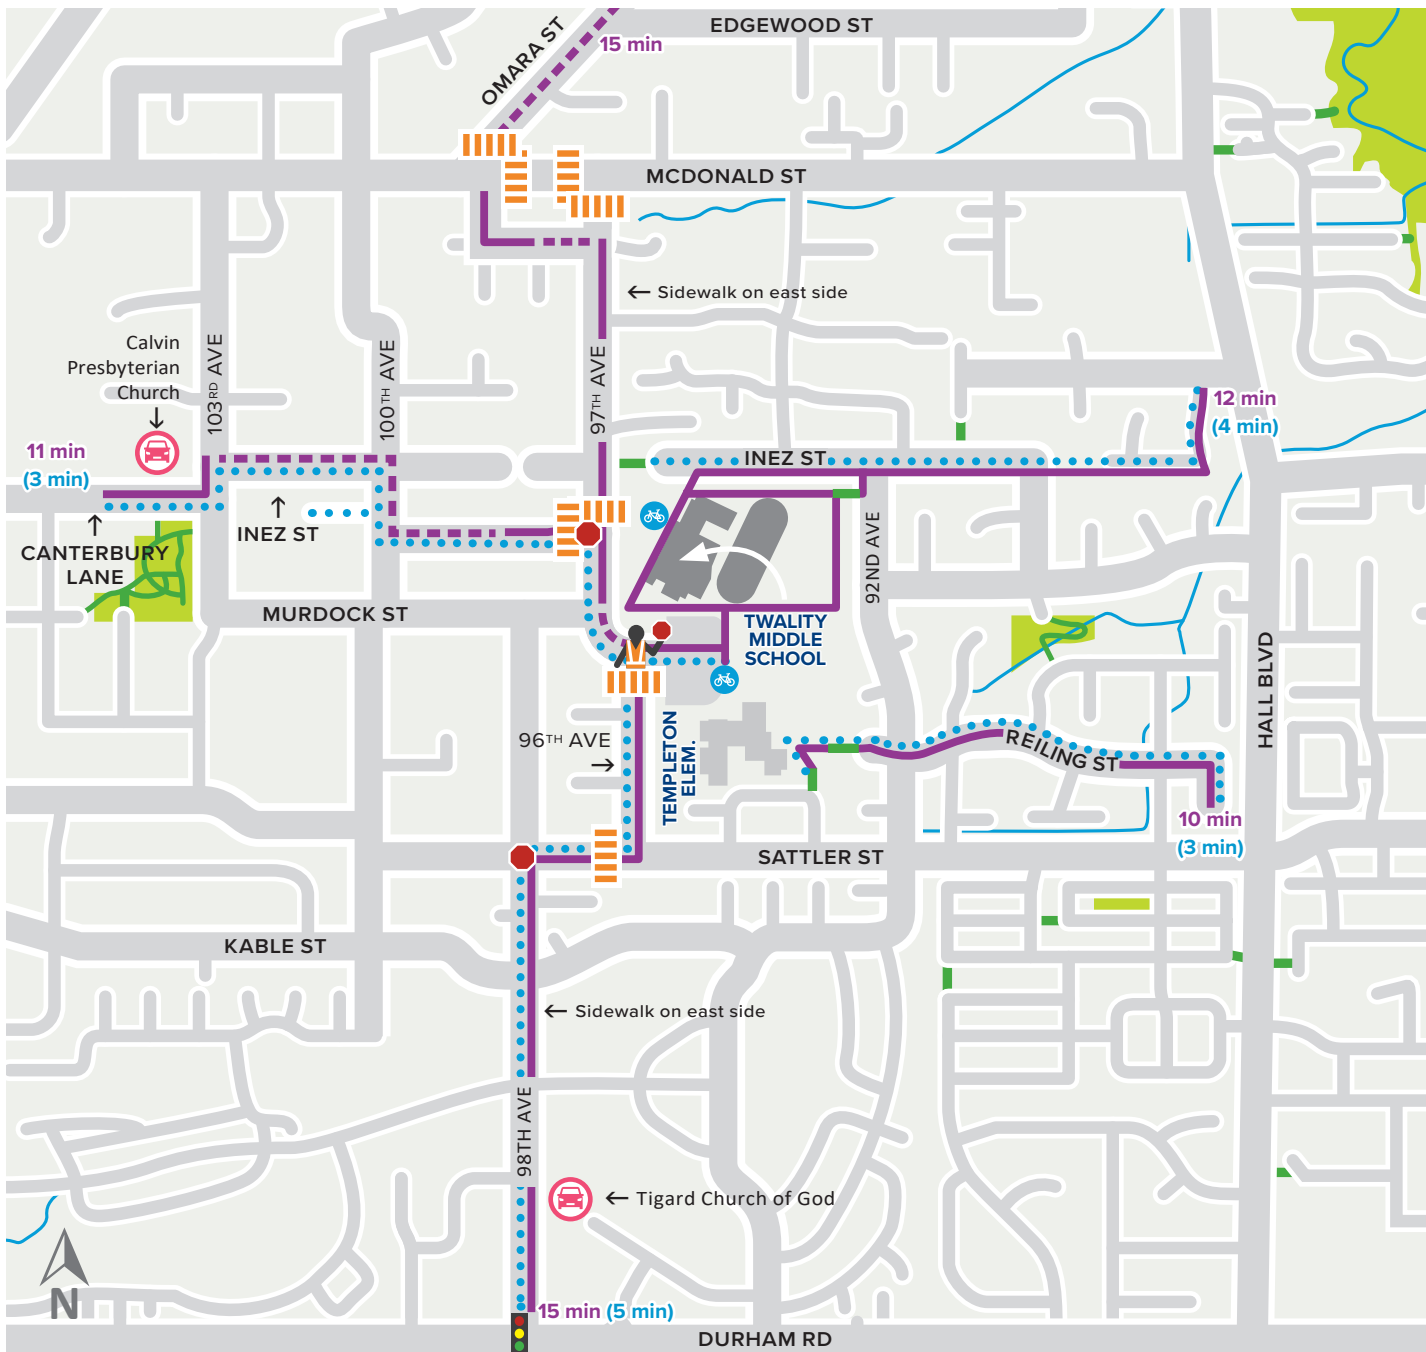

# SafeRoutes

Tigard Safe Routes to School

[www.tigard-or.gov/srts](http://www.tigard-or.gov/srts)

## LEGEND

- Suggested Walking Route
- Suggested Biking Route
- Missing or Partial Sidewalk
- Crossing Guard
- Marked Crosswalk
- Traffic Signal
- Bicycle Parking
- Park and Walk Location
- Trails
- School
- X min** Estimated Walking Time
- (X min)** (Biking Time)

This map is intended for informational purposes only. The City of Tigard or Tigard-Tualatin School District cannot and does not guarantee the safety of these routes or the persons utilizing them, and assumes no responsibility or liability therefore. The City of Tigard encourages parents and student to use this map to explore options for commuting between home and school, but parents and students are responsible for their own safety and for choosing the most appropriate commuting option based upon their knowledge of route conditions and the specific needs and/or experience level of their child.

# TWALITY MIDDLE SCHOOL

SUGGESTED WALKING & BIKING ROUTES TO SCHOOL